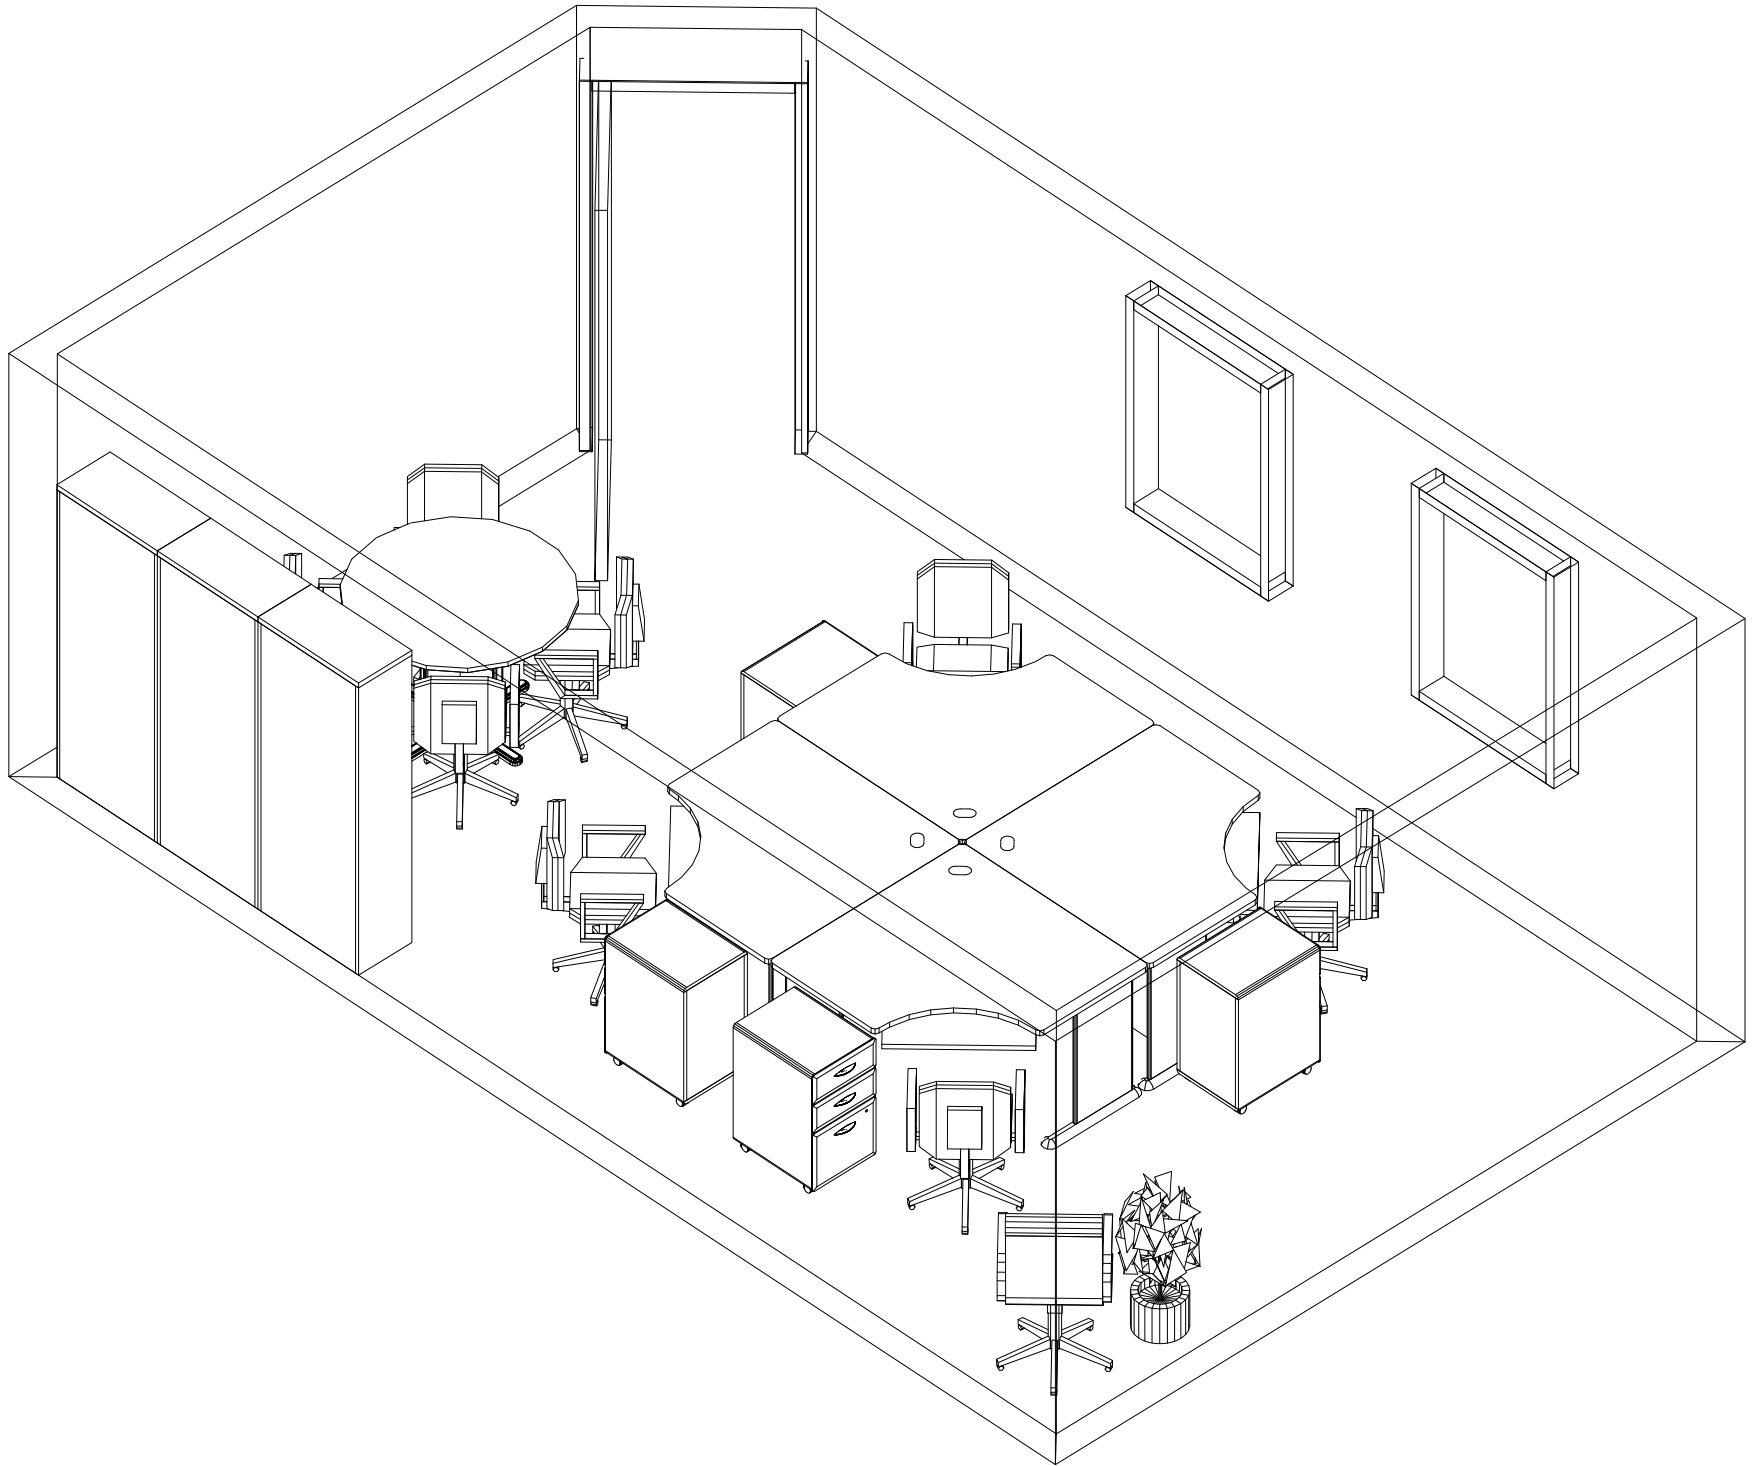

# Project Number SMT53288

**Delivered & Installed**  
**White Glove Furniture Service™ by Bush**  
**Cubix Hansen Cherry/Galaxy**

<b>QTY</b>	<b>DESCRIPTION</b>	<b>SKU #</b>
4	48" Corner Desk	484596 (WC90466A)
4	3 Drawer File	484612 (WC94453)
4	Articulating Keyboard Shelf	484636 (AC99801-03)
3	5 Shelf Bookcase	494881 (WC94465)
1	42" Round Conference Table	484614 (TB90442A)