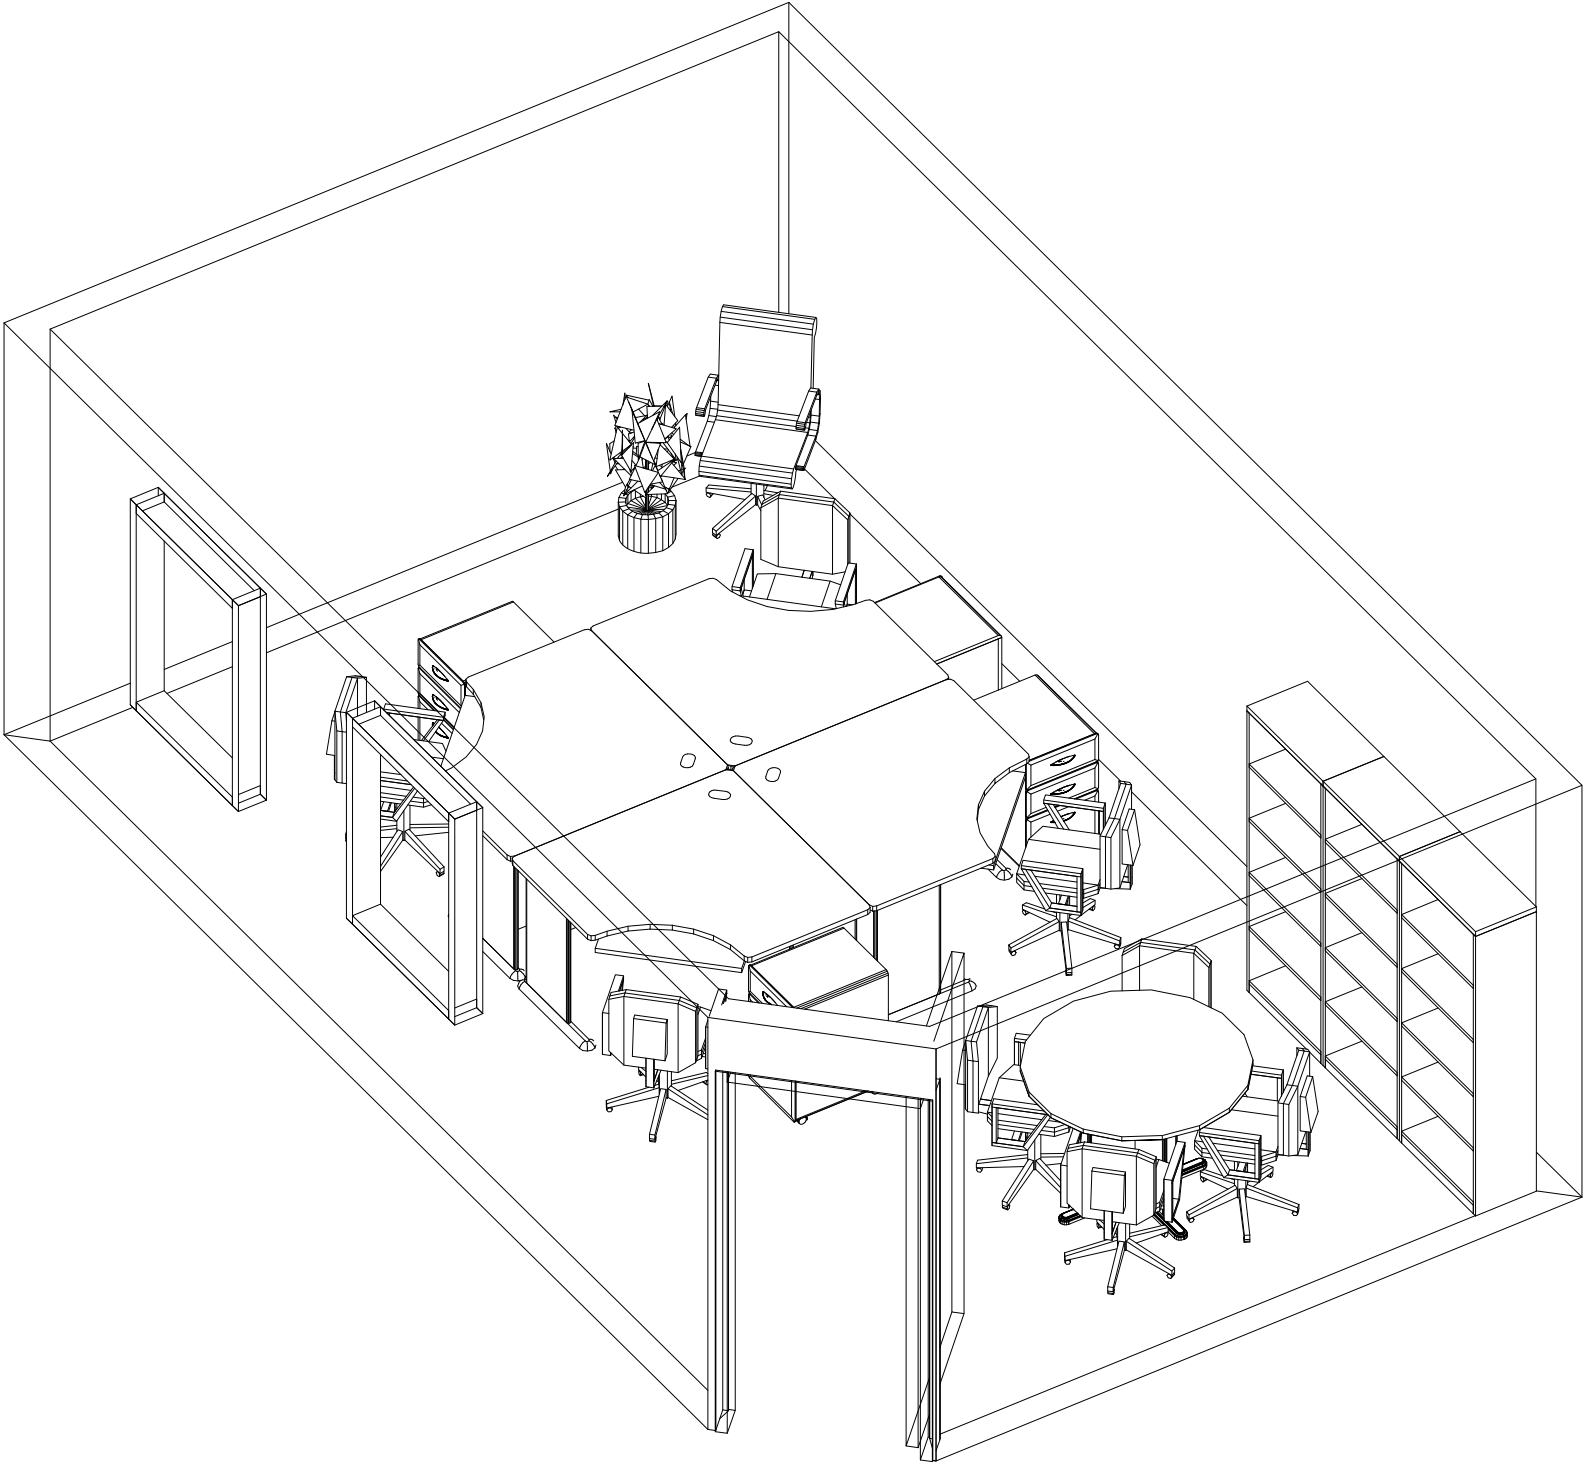

# Project Number SMT53288

**Delivered & Installed**  
**White Glove Furniture Service™ by Bush**  
**Cubix Hansen Cherry/Galaxy**

<b>QTY</b>	<b>DESCRIPTION</b>	<b>SKU #</b>
4	48" Corner Desk	484596 (WC90466A)
4	3 Drawer File	484612 (WC94453)
4	Articulating Keyboard Shelf	484636 (AC99801-03)
3	5 Shelf Bookcase	494881 (WC94465)
1	42" Round Conference Table	484614 (TB90442A)